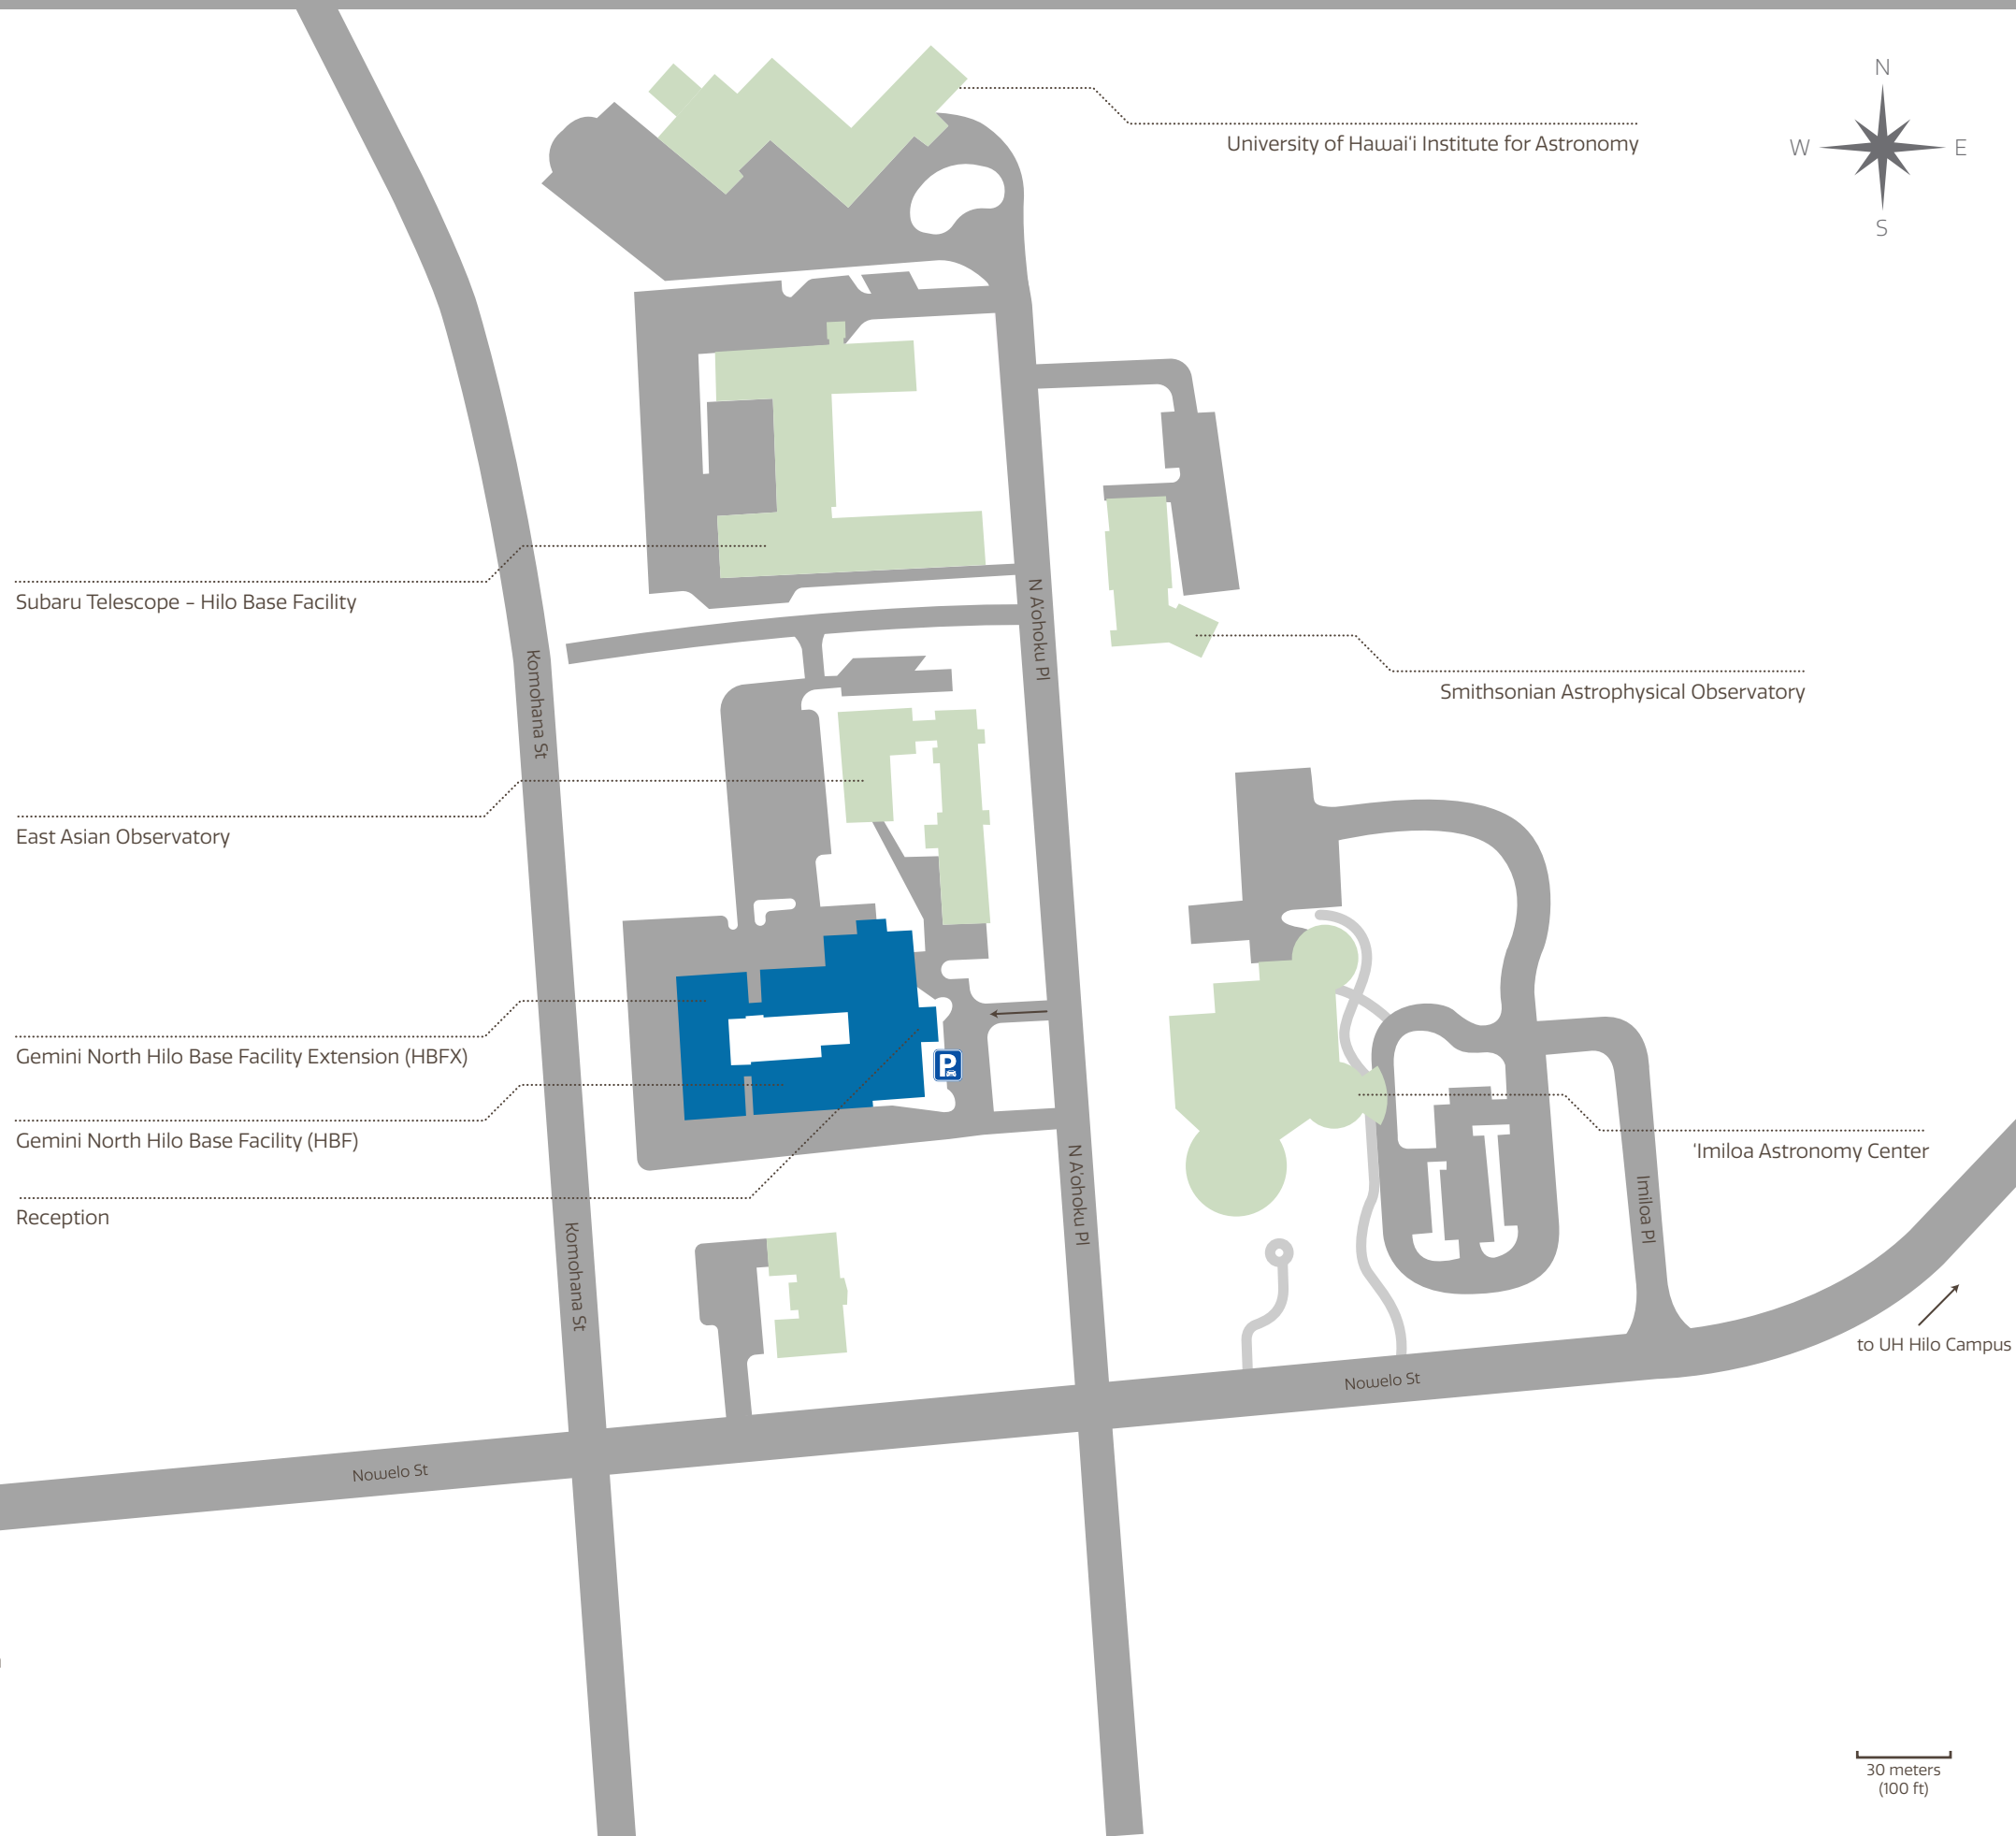

Gemini North Hilo Base Facility - Hilo, Hawai'i

v1.0 06.20.22

Subaru Telescope - Hilo Base Facility

East Asian Observatory

Gemini North Hilo Base Facility Extension (HBFX)

Gemini North Hilo Base Facility (HBF)

Reception

University of Hawai'i Institute for Astronomy

Smithsonian Astrophysical Observatory

'Imiloa Astronomy Center

to UH Hilo Campus

- Telescopes and Operations
- Technical Buildings
- Lodging, Staff Housing, Cafeteria
- Visitor Center
- Safety
- Other buildings

30 meters
(100 ft)